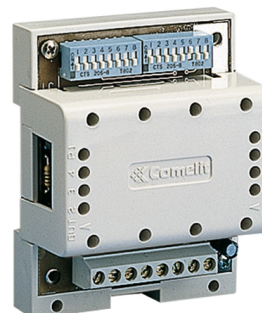

**SIMPLEBUS 2 DOOR DIGITAL SWITCHING DEVICE**

Switching device for audio or audio-video systems with 2 or more entrances. Complete with 2 DIP SWITCHES with 8 positions for defining the user range of the riser. 12V AC power supply. Dimensions: 60X85X35 mm (4 DIN modules).

**General info**

Product height (mm):	85
Product width (mm):	60
Product depth (mm):	35
Operating temperature (°C):	0/30
EAN product code:	8023903178234
Intrastat code:	85176920

**Compatibility**

Simplebus Top system:	Yes
Simplebus Color system:	Yes
Simplebus 2 system:	Yes

**Mounting/Installation**

Wall-mounted:	No
DIN rail mounted:	Yes
DIN modules (no.):	4

**Audio/video specifications**

Audio system:	Yes
Audio/video system:	Yes

**Electrical specifications**

Maximum current absorption (mA):	40
----------------------------------	----